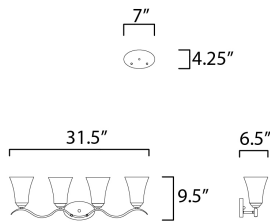

PRODUCT DESCRIPTION

Gently waving arms of Satin Nickel or Oil Rubbed Bronze support tall-profile Frosted glass shades creating a scale normally not found in this category of lighting. The bath vanity may be installed up or down and also includes a Polished Chrome finish.

MEASUREMENTS

DIMENSION : 31.5" W x 9.5" H x 6.5" Ext
 BACK PLATE : 7" W x 4.25" H x 7.5" HCO
 HANGING WEIGHT : 7.96 lb

LAMPING

INPUT VOLTAGE : 120V
 BULB : 4 x 60W Incandescent E26 Medium , 240W Total
 BULB INCLUDED : (Not Included)
 DIMMABLE : Yes
 LIGHTING_DIRECTION : Omni